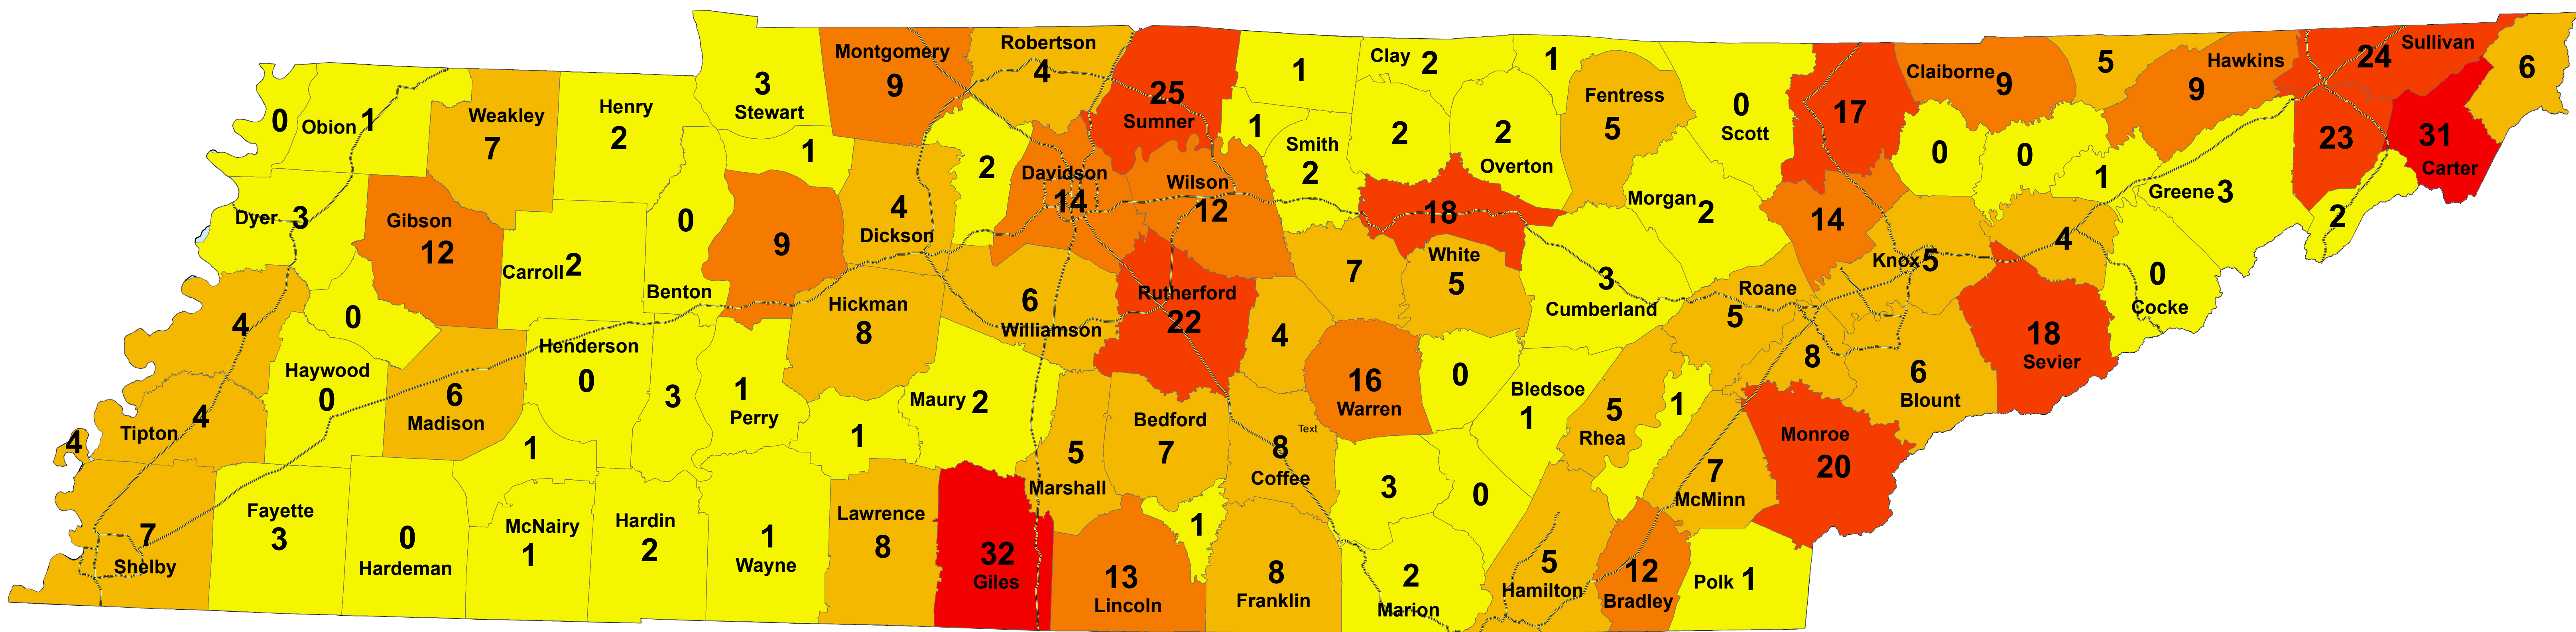

Tennessee Clandestine Meth Lab Seizures

582 Total Meth Lab Seizures in 2015

TOP FIVE COUNTIES	
GILES	32
CARTER	31
SUMNER	25
SULLIVAN	24
WASHINGTON	23

Legend	
Seizure Layer	
Meth Labs	
0 - 3	Yellow
4 - 8	Light Orange
9 - 16	Orange
17 - 25	Dark Orange
26 - 32	Red