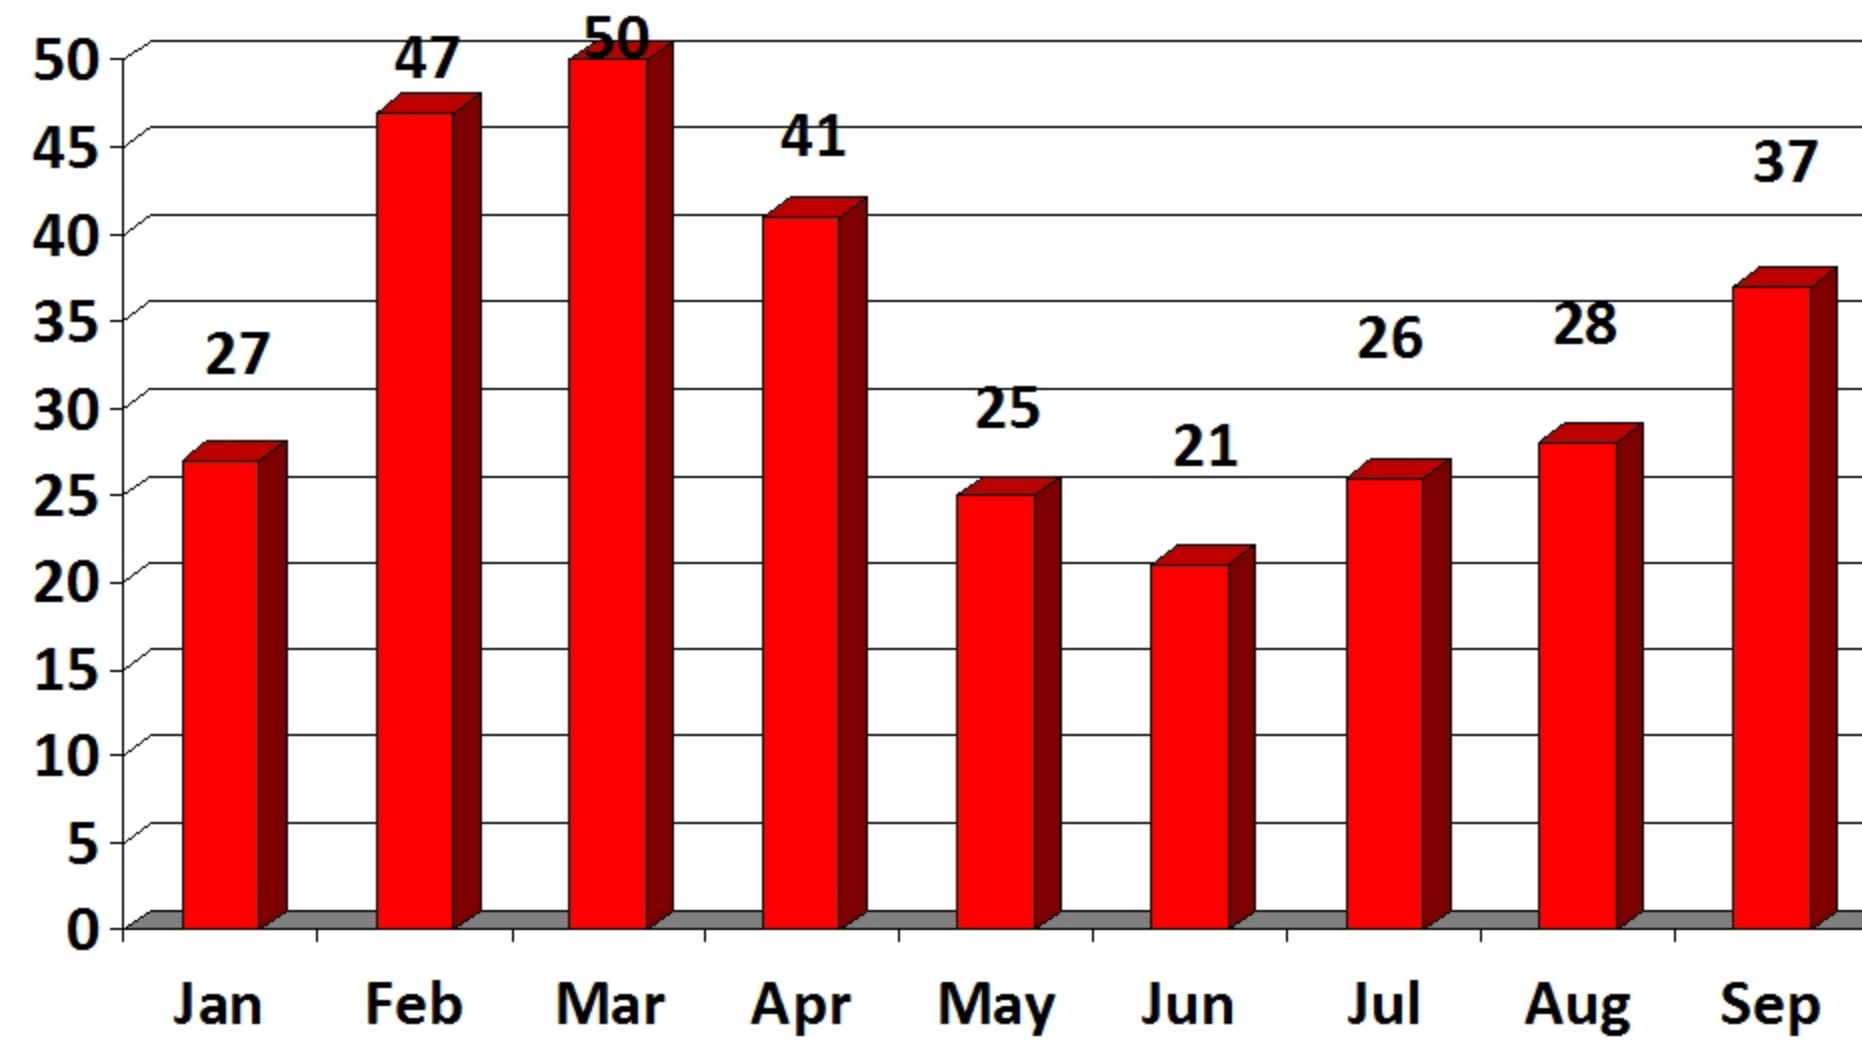

Tennessee Clandestine Meth Lab Seizures

302 Total Meth Lab Seizures through September, 2016

TOP FIVE COUNTIES	
LAWRENCE	31
WASHINGTON	24
BEDFORD	13
DAVIDSON	11
MONTGOMERY	11

2016 Lab Seizures by Month