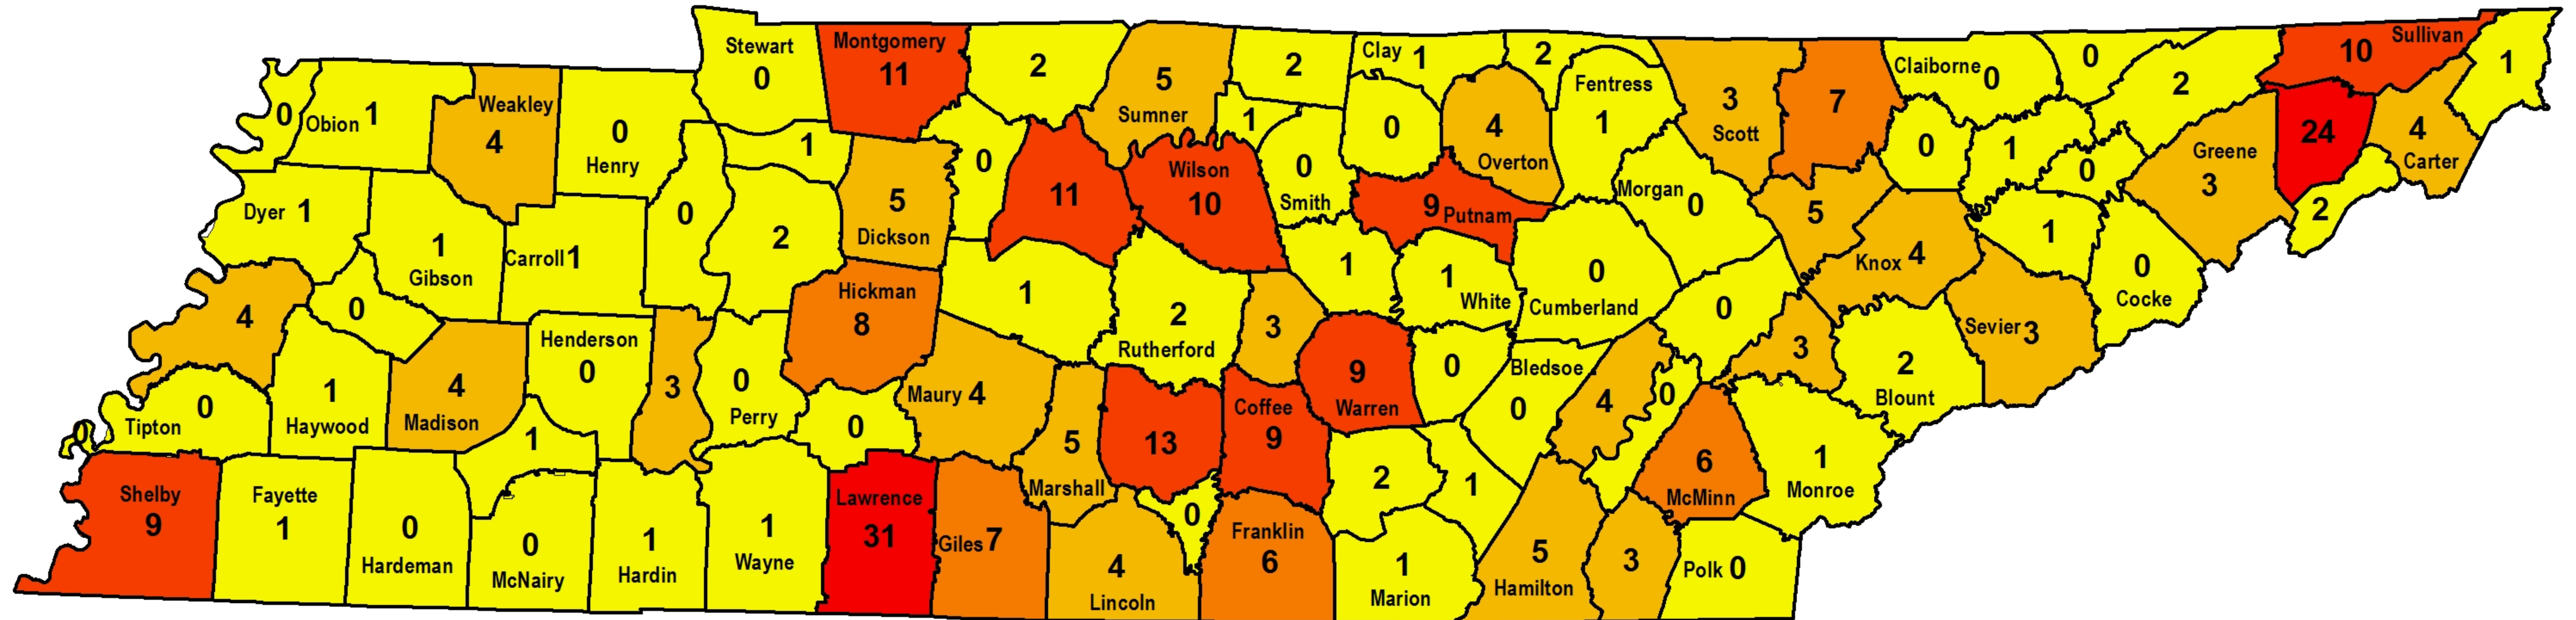

Tennessee Clandestine Meth Lab Seizures

302 Total Meth Lab Seizures through September, 2016

TOP FIVE COUNTIES	
LAWRENCE	31
WASHINGTON	24
BEDFORD	13
DAVIDSON	11
MONTGOMERY	11

2016 Lab Seizures by Month